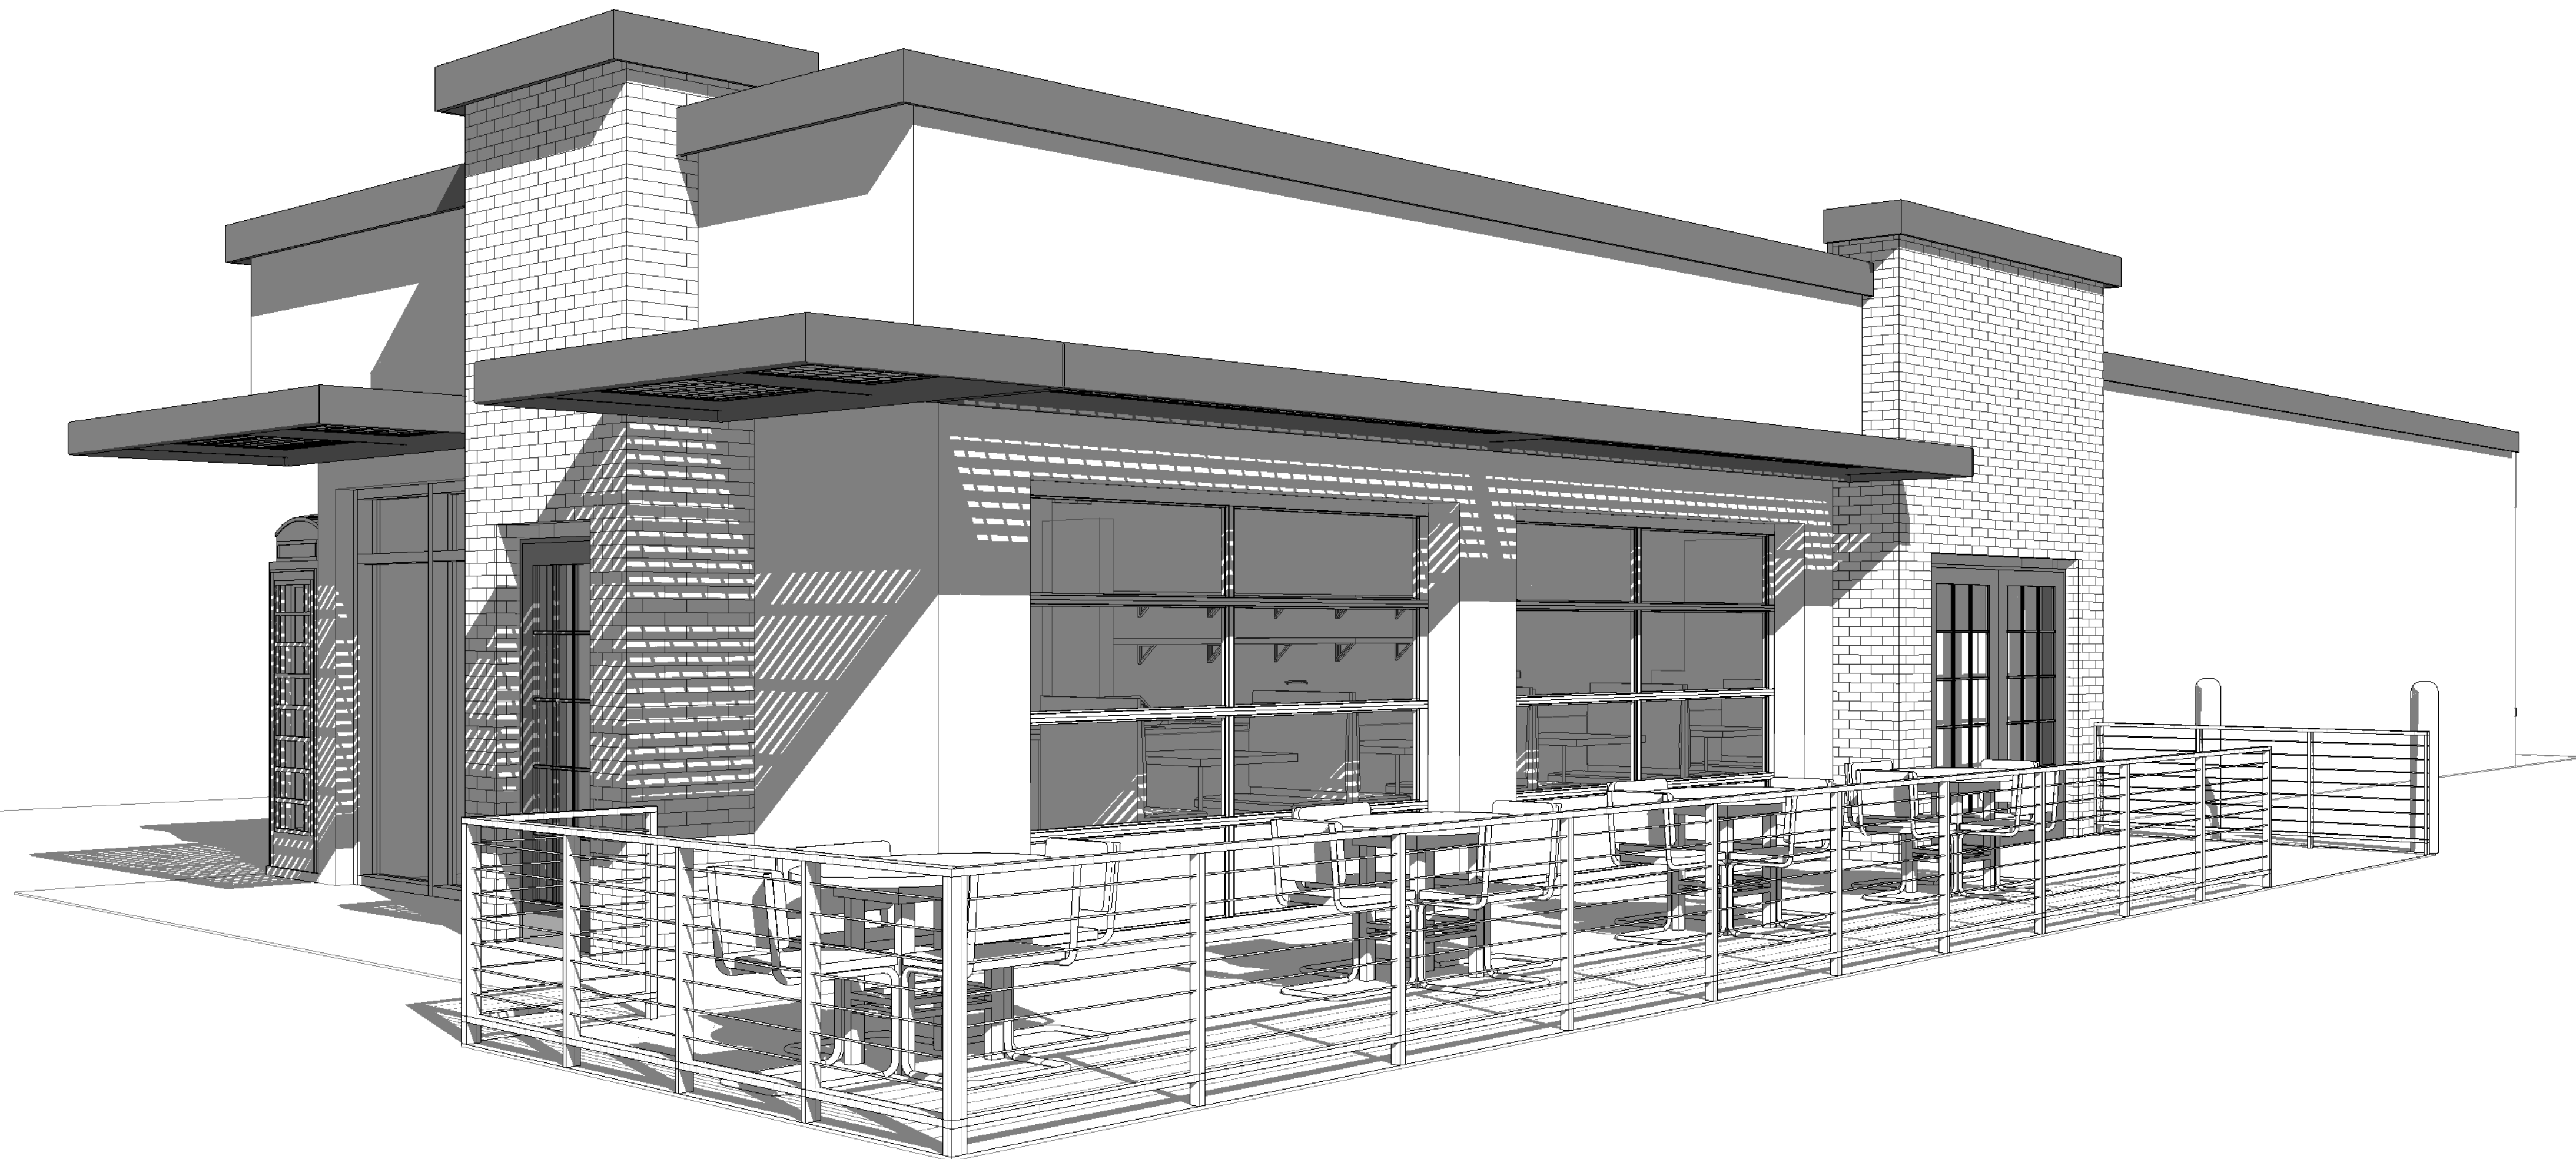

2 PERSPECTIVE 3
SCALE:

1 PERSPECTIVE 1
SCALE:

REVISIONS:

No.	Date	Description

SHEET ISSUE DATE:
12-20-23
PROJ. NO. 23016
© ARCWEST ARCHITECTS,

SHEET TITLE:
3D VIEWS

SHEET NUMBER:
A0.4